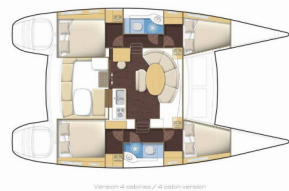

LAGOON 380 S2

Atenea (2015)

Pollen Maritime AS • Martin Linges Vei 25 • Fornebu • Norway

Phone: +47 41 197 474

E-mail: booking@holiday-yacht-charter.com

Web: holiday-yacht-charter.com

Yacht Base	Marina Punat, Krk, Croatia
Yacht ID	4000
Yacht Brands	Lagoon
Yacht Name	Atenea
Production Year	2015
Length	11.55 M
Cabins	4 + 2
Berths	8 + 2
Persons	10
WC/Shower	2

DECK: Bilge pump - Mechanic, Cockpit cushions, Cockpit table, Cockpit/stern, outside shower, Dinghy, Electric anchor windlass, Fenders, Hard Top Bimini, Mooring ropes , Spare anchor (Reserve, Auxiliary anchor), Sprayhood, Swimming ladder