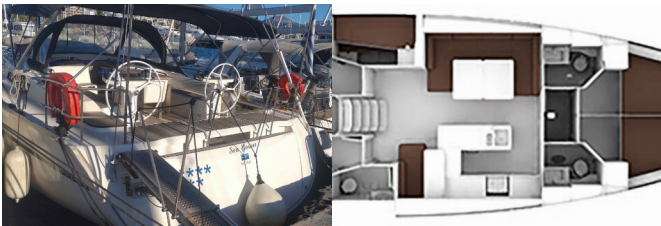

BAVARIA CRUISER 56

ECONOMY (2015)

Pollen Maritime AS • Martin Linges Vei 25 • Fornebu • Norway

Phone: +47 41 197 474

E-mail: booking@holiday-yacht-charter.com

Web: holiday-yacht-charter.com

Yacht Base	Athens, Alimos Marina, Greece
Yacht ID	3946
Yacht Brands	Bavaria
Yacht Name	ECONOMY
Production Year	2015
Length	16.75 M
Cabins	6
Berths	12
Persons	12
WC/Shower	4

COMFORT: Cockpit cushions

DECK: Anchor, Bimini top, Cockpit/stern, outside shower, Deck brush, Dinghy, Electric anchor windlass, Fenders, Folding cockpit table, Outboard engine, Plastic bucket, Sprayhood