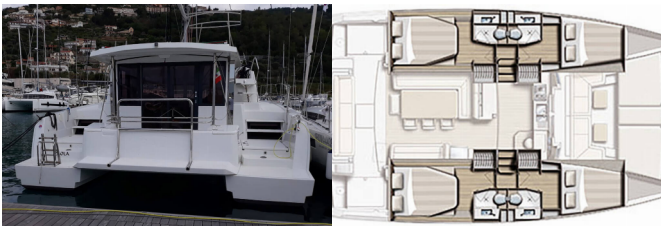

BALI 4.1

ECONOMY (2019)

Pollen Maritime AS • Martin Linges Vei 25 • Fornebu • Norway

Phone: +47 41 197 474

E-mail: booking@holiday-yacht-charter.com

Web: holiday-yacht-charter.com

Yacht Base	Capo D'orlando Marina, Italy
Yacht ID	3910
Yacht Brands	Catana
Yacht Name	ECONOMY
Production Year	2019
Length	12.35 M
Cabins	4
Berths	8 + 2
Persons	10
WC/Shower	4

COMFORT: Cockpit cushions

DECK: Anchor, Bimini top, Cockpit/stern, outside shower, Deck brush, Dinghy, Electric anchor windlass, Fenders, Plastic bucket, Sprayhood

ENTERTAINMENT: Fusion radio, Outdoor speakers, USB