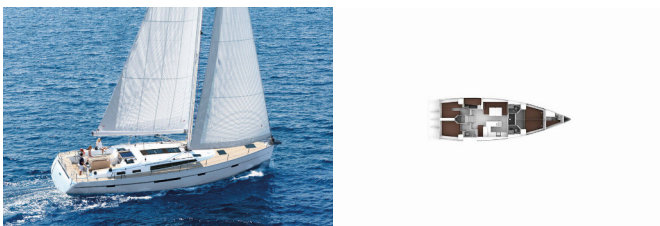

BAVARIA CRUISER 56

ECONOMY (2014)

Pollen Maritime AS • Martin Linges Vei 25 • Fornebu • Norway

Phone: +47 41 197 474

E-mail: booking@holiday-yacht-charter.com

Web: holiday-yacht-charter.com

Yacht Base	Athens, Alimos Marina, Greece
Yacht ID	3894
Yacht Brands	Bavaria
Yacht Name	ECONOMY
Production Year	2014
Length	16.75 M
Cabins	6
Berths	12
Persons	12
WC/Shower	4

COMFORT: Cockpit cushions

DECK: Anchor, Bimini top, Cockpit/stern, outside shower, Deck brush, Dinghy, Electric anchor windlass, Fenders, Folding cockpit table, Outboard engine, Plastic bucket, Sprayhood