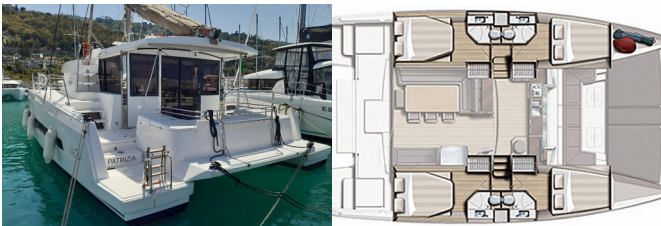

BALI 4.3

CLASS (2020)

Pollen Maritime AS • Martin Linges Vei 25 • Fornebu • Norway

Phone: +47 41 197 474

E-mail: booking@holiday-yacht-charter.com

Web: holiday-yacht-charter.com

Yacht Base	Capo D'orlando Marina, Italy
Yacht ID	3877
Yacht Brands	Catana
Yacht Name	CLASS
Production Year	2020
Length	13.20 M
Cabins	4 + 2
Berths	8 + 2
Persons	10
WC/Shower	4

COMFORT: Cockpit cushions

DECK: Anchor, Bathing platform, Bimini top, Cockpit/stern, outside shower, Deck brush, Dinghy, Electric anchor windlass, Fenders, Plastic bucket, Sprayhood

ENTERTAINMENT: Fusion radio, Outdoor speakers, USB