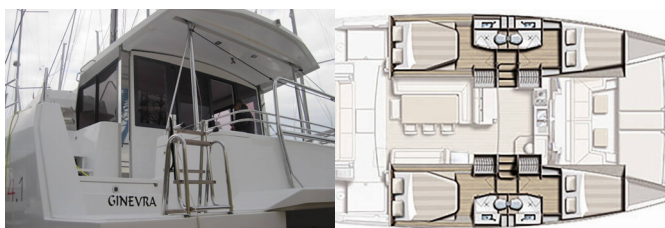

BALI 4.1

ECONOMY (2019)

Pollen Maritime AS • Martin Linges Vei 25 • Fornebu • Norway

Phone: +47 41 197 474

E-mail: booking@holiday-yacht-charter.com

Web: holiday-yacht-charter.com

Yacht Base	Capo D'orlando Marina, Italy
Yacht ID	3870
Yacht Brands	Catana
Yacht Name	ECONOMY
Production Year	2019
Length	12.35 M
Cabins	4
Berths	8 + 2
Persons	10
WC/Shower	4

COMFORT: Cockpit cushions

DECK: Anchor, Bimini top, Cockpit/stern, outside shower, Deck brush, Dinghy, Electric anchor windlass, Fenders, Plastic bucket, Sprayhood

ENTERTAINMENT: Fusion radio, Outdoor speakers, USB