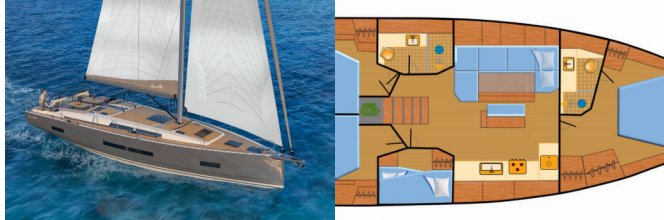

Yacht Base	Marina Tehnomont Veruda, Pula, Croatia
Yacht ID	3646
Yacht Brands	Hanse Yachts
Yacht Name	Freebe
Production Year	2022
Length	14.60 M
Cabins	4
Berths	8 + 2
Persons	10
WC/Shower	2

COMFORT: Cockpit cushions

DECK: Anchor light, Anchor with chain, Bathing platform, Bimini top, Cockpit fridge, Cockpit table, Cockpit/stern, outside shower, Electric anchor windlass, Grill/Barbecue/Plancha, Remote control for anchor winch with chain counter at helm, Removable cockpit bench, Set for steerman (helmsman's chair), Spare anchor (Reserve, Auxiliary anchor), Swimming ladder, Teak cockpit

ENTERTAINMENT: Mask and snorkel, Radio, TV, USB, Wet bar, Wi-Fi Internet

GALLEY: Freezer, Gas cookers, Hot water, Kitchen utensils (Galley equipment, cutlery), Oven, Pressurized water system, Refrigerator, Sink

INTERIOR: Clock, Coolbox , Electric toilet, Hatch shades, Indirect lighting in cabins and salon, LED ceiling lights, LED interior lights, Lowerable salon table, Oak interior, Safe

NAVIGATION: AIS, Autopilot, Binoculars, Bow thruster, Compass, Echosounder/Depthsounder, GPS chart plotter - cockpit, Hand bearing compass, List of lights, Nautical charts, Navigation (Nautical) charts and nautical guide , Navigation/position Lights, Windex

SAFETY: Black Water Tank, Distress signals, Emergency tiller, Fire extinguisher , First aid kit , Flashlight, Fog horn, Life buoy + Flashing light, Lifelines, Liferaft , Self inflating life vest, Set of tools , Torch, VHF radio , Wire (shroud) cutter

SAILS: Bowsprit, Gennaker-device, Halyard winches, Main sheet winches

YACHT ELECTRICS: Battery charger , Bilge pump - Electric, Converter 220V/12V, Heating, Inverter, Plug 220V, 12 V, Shore power cable