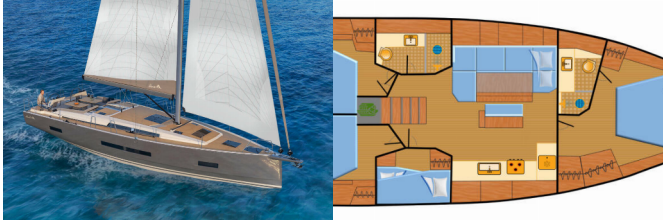

Yacht Base	Marina Tehnomont Veruda, Pula, Croatia
Yacht ID	3646
Yacht Brands	Hanse Yachts
Yacht Name	Freebe
Production Year	2022
Length	14.60 M
Cabins	4
Berths	8 + 2
Persons	10
WC/Shower	2

COMFORT: Cockpit cushions

DECK: Anchor light, Anchor with chain, Bathing platform, Bimini top, Cockpit fridge, Cockpit table, Cockpit/stern, outside shower, Electric anchor windlass, Grill/Barbecue/Plancha, Remote control for anchor winch with chain counter at helm, Removable cockpit bench, Set for steerman (helmsman's chair), Spare anchor (Reserve, Auxiliary anchor), Swimming ladder, Teak cockpit

ENTERTAINMENT: Mask and snorkel, Radio, TV, USB, Wet bar, Wi-Fi Internet

GALLEY: Freezer, Gas cookers, Hot water, Kitchen utensils (Galley equipment, cutlery), Oven, Pressurized water system, Refrigerator, Sink

INTERIOR: Clock, Coolbox , Electric toilet, Hatch shades, Indirect lighting in cabins and salon, LED ceiling lights, LED interior lights, Lowerable salon table, Oak interior, Safe

NAVIGATION: AIS, Autopilot, Binoculars, Bow thruster, Compass, Echosounder/Depthsounder, GPS chart plotter - cockpit, Hand bearing compass, List of lights, Nautical charts, Navigation (Nautical) charts and nautical guide , Navigation/position Lights, Windex

SAFETY: Black Water Tank, Distress signals, Emergency tiller, Fire extinguisher , First aid kit , Flashlight, Fog horn, Life buoy + Flashing light, Lifelines, Liferaft , Self inflating life vest, Set of tools , Torch, VHF radio , Wire (shroud) cutter

SAILS: Bowsprit, Gennaker-device, Halyard winches, Main sheet winches

YACHT ELECTRICS: Battery charger , Bilge pump - Electric, Converter 220V/12V, Heating, Inverter, Plug 220V, 12 V, Shore power cable