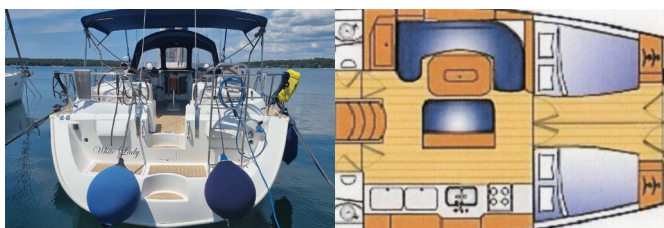

Yacht Base	ACI Marina Pula, Croatia
Yacht ID	3630
Yacht Brands	Beneteau
Yacht Name	White Lady
Production Year	2005
Length	15.48 M
Cabins	4 + 1
Berths	8 + 2 + 1
WC/Shower	4

**COMFORT:** Blankets, Cockpit cushions, Pillows

**DECK:** Bimini top, Cockpit table, Cockpit/stern, outside shower, Dinghy, Electric anchor windlass, Gangway, Sprayhood, Teak cockpit, Teak deck, Teak seats in cockpit

**ENTERTAINMENT:** Radio CD mp3 player