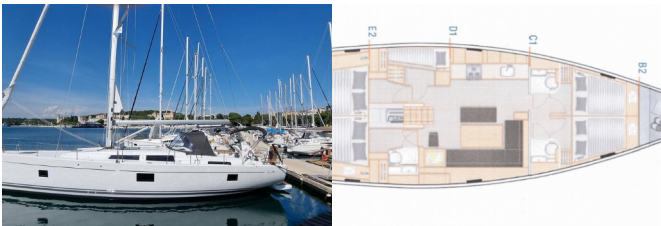

HANSE 508

Hugo (2022)

Pollen Maritime AS • Martin Linges Vei 25 • Fornebu • Norway

Phone: +47 41 197 474

E-mail: booking@holiday-yacht-charter.com

Web: holiday-yacht-charter.com

Yacht Base	ACI Marina Pula, Croatia
Yacht ID	3629
Yacht Brands	Hanse Yachts
Yacht Name	Hugo
Production Year	2022
Length	15.55 M
Cabins	5
Berths	10 + 2
WC/Shower	3

COMFORT: Cockpit cushions

DECK: Bathing platform, Bimini top, Cockpit table, Cockpit/stern, outside shower, Dinghy, Electric anchor windlass, Grill/Barbecue/Plancha, Sprayhood, Teak cockpit

ENTERTAINMENT: Fusion radio, Indoor speakers, LCD TV, Outdoor speakers, Wet bar