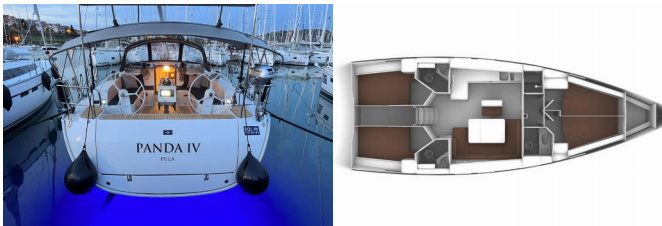

BAVARIA CRUISER 46

Panda IV (2022)

Pollen Maritime AS • Martin Linges Vei 25 • Fornebu • Norway

Phone: +47 41 197 474

E-mail: booking@holiday-yacht-charter.com

Web: holiday-yacht-charter.com

Yacht Base	Marina Tehnomont Veruda, Pula, Croatia
Yacht ID	3521
Yacht Brands	Bavaria
Yacht Name	Panda IV
Production Year	2022
Length	14.27 M
Cabins	4
Berths	8 + 1
Persons	10
WC/Shower	3

DECK: Bathing platform, Bilge pump - Mechanic, Bimini top, Boat hook, Bosun's chair (Safe seat) (boatswain's chair), Cockpit cushions, Cockpit table with light, Cockpit/stern, outside shower, Deck brush, Dinghy, Electric anchor windlass, Fenders, Gangway, Jerry cans for diesel, Main anchor, Mooring ropes , Plastic bucket, Round/globular fender, Sea/Storm drogue anchor, Side door for boarding, Spare anchor (Reserve, Auxiliary anchor), Sponge, Sprayhood, Spring line, Swimming ladder, Teak cockpit, Water hose, Winch handles