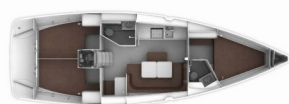

Yacht Base	Marina Tehnomont Veruda, Pula, Croatia
Yacht ID	3520
Yacht Brands	Bavaria
Yacht Name	Panda III
Production Year	2022
Length	12.35 M
Cabins	3
Berths	6 + 1
Persons	8
WC/Shower	2

ADDITIONAL: Flag

COMFORT: Bed linen, Blankets, Cockpit cushions, Pillows

DECK: Bathing platform, Bilge pump - Mechanic, Bimini top, Boat hook, Bosun's chair (Safe seat) (boatswain's chair), Cockpit table with light, Cockpit/stern, outside shower, Deck brush, Dinghy, Dinghy (byboat) pump, Electric anchor windlass, Fenders, Gangway, Impeller, V-belt, oilfilter, Jerry cans for diesel, Main anchor, Mooring ropes , Plastic bucket, Round/globular fender, Sea/Storm drogue anchor, Side door for boarding, Spare anchor (Reserve, Auxiliary anchor), Sponge, Sprayhood, Spring line, Swimming ladder, Teak cockpit, Water hose, Winch handles

ENTERTAINMENT: Bluetooth player, FUSION sound system, mp3 player, Outdoor speakers, Underwater lights, USB

GALLEY: Gas bottles, Gas cookers, Hot water, Kitchen utensils (Galley equipment, cutlery), Oven, Refrigerator, Sink

INTERIOR: Barometer, Clock, Clothes hangers, Inside shower, Oak interior, Upholstery, Yacht documents, Yacht keys

NAVIGATION: Autopilot, Binoculars, Bow thruster, Echosounder/Depthsounder, GPS chart plotter - cockpit, Hand bearing compass, Harbour guides, LED Navigation lights, Logge/Lot/Speed/Wind, Navigation (Nautical) charts and nautical guide , Navigation set, Radar reflector, Spyglass with bearing compass, Tridata, Wind instrument/Anemometer

SAFETY: Black Water Tank, Distress signals, Emergency tiller, Engine spare parts , Fire extinguisher , First aid kit , Flashlight, Fog horn, Life belts (Safety harness), Life buoy + Flashing light, Life jackets, Oars (Paddles), Set of tools , Thermal suit, VHF radio

YACHT ELECTRICS: Battery charger , Bilge pump - Electric, Heating, Plug 220V, 12 V, Service batteries, Shore connection 220 V, Solar panels, Start battery