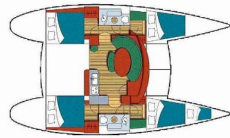

Yacht Base	Marina Novi, Novi Vinodolski, Croatia
Yacht ID	3493
Yacht Brands	Lagoon
Yacht Name	Queen Mia
Production Year	2017
Length	11.55 M
Cabins	4 + 1
Berths	8 + 2 + 2
WC/Shower	2

COMFORT: Bed linen, Cockpit cushions, Towels

DECK: Bimini top, Cockpit table, Cockpit/stern, outside shower, Dinghy, Electric anchor windlass, Gangway, Outboard engine, Sprayhood, Teak cockpit

ENTERTAINMENT: Outdoor speakers, Radio CD player, Stand up paddle (SUP), TV, Wi-Fi Internet

GALLEY: Coffee machine, Freezer, Gas cookers, Hot water, Kitchen utensils (Galley equipment, cutlery), Oven, Refrigerator

NAVIGATION: Autopilot, Compass, GPS chart plotter, Nautical charts, Pilot book, Tridata

SAFETY: VHF radio

SAILS: Dacron square top main sail

YACHT ELECTRICS: Battery charger, Bilge pump - Electric, Heating, Inverter, Shore connection 220 V, Solar panels