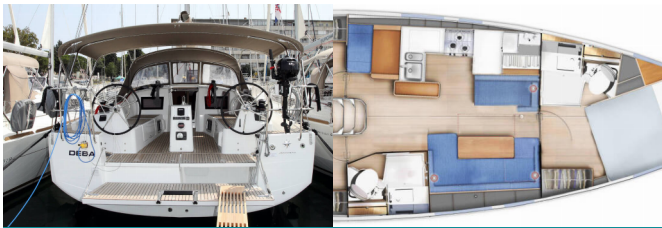

Yacht Base	ACI Marina Pula, Croatia
Yacht ID	3476
Yacht Brands	Jeanneau
Yacht Name	Deba
Production Year	2021
Length	12.35 M
Cabins	3
Berths	6 + 2
WC/Shower	2

**DECK:** Anchor with chain, Bathing platform, Bimini top, Cockpit cushions, Cockpit table, Cockpit/stern, outside shower, Dinghy, Electric anchor windlass, Fenders, Main Deck Compass, Mooring ropes , Spare anchor (Reserve, Auxiliary anchor), Teak cockpit

**ENTERTAINMENT:** Fusion radio, Radio, USB, Bluetooth

**GALLEY:** Gas bottles, Hot water, Kitchen utensils (Galley equipment, cutlery), Refrigerator

**INTERIOR:** Electric fans in cabins

**NAVIGATION:** Autopilot, Bow thruster, Depthsounder, Divider, nautic chart, GPS chart plotter - cockpit, Hand bearing compass, Harbour guides, Navigation (Nautical) charts and nautical guide , Speedometer (Speed log), Wind instrument/Anemometer, Windex