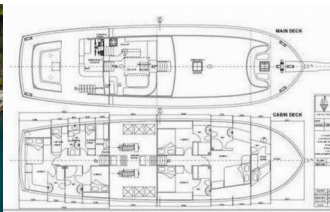

Yacht Base	Split Harbour, Croatia
Yacht ID	3353
Yacht Brands	Custom Made
Yacht Name	Saint Luca
Production Year	2019
Length	29.00 M
Cabins	5
Berths	10
WC/Shower	5

**COMFORT:** Beach towel, Bed linen, Sun mattresses, Towels