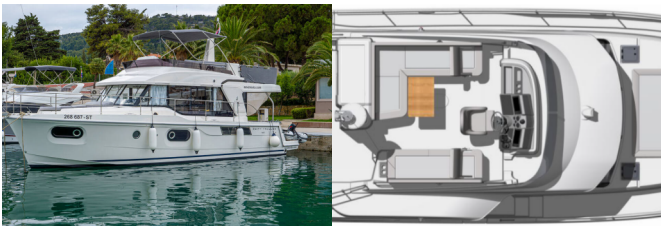

SWIFT TRAWLER 41

Judita (2020)

Pollen Maritime AS • Martin Linges Vei 25 • Fornebu • Norway

Phone: +47 41 197 474

E-mail: booking@holiday-yacht-charter.com

Web: holiday-yacht-charter.com

Yacht Base	ACI Marina Split, Croatia
Yacht ID	3324
Yacht Brands	Beneteau
Yacht Name	Judita
Production Year	2020
Length	13.43 M
Cabins	3
Berths	5 + 2
Persons	7
WC/Shower	2

COMFORT: Cockpit cushions, Sun mattresses

DECK: Bathing platform, Bimini top, Cockpit/stern, outside shower, Electric anchor windlass

ENTERTAINMENT: FUSION sound system, Indoor speakers, Outdoor speakers, Wi-Fi Internet