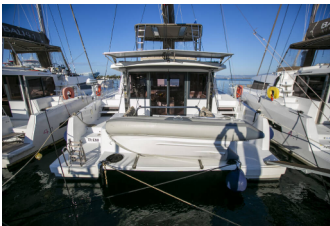

BALI 4.3

Eleni (2020)

Pollen Maritime AS • Martin Linges Vei 25 • Fornebu • Norway

Phone: +47 41 197 474

E-mail: booking@holiday-yacht-charter.com

Web: holiday-yacht-charter.com

Yacht Base	Preveza, Main Port, Greece
Yacht ID	3284
Yacht Brands	Catana
Yacht Name	Eleni
Production Year	2020
Length	13.20 M
Cabins	4 + 2
Berths	8 + 2 + 2
WC/Shower	4

COMFORT: Sundeck cushions

DECK: Bimini top, Cockpit/stern, outside shower, Dinghy, Electric anchor windlass, Gangway, Outboard engine, Spare anchor (Reserve, Auxiliary anchor), Sprayhood, Swimming ladder