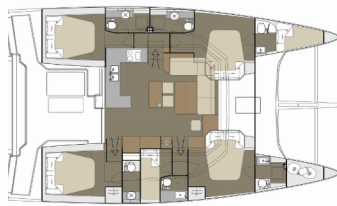

Yacht Base	Marsala, Italy
Yacht ID	3236
Yacht Brands	Dufour
Yacht Name	Paradise Planet
Production Year	2020
Length	14.70 M
Cabins	5 + 1
Berths	10 + 2 + 2
WC/Shower	5

COMFORT: Sun loungers

DECK: Cockpit fridge, Cockpit/stern, outside shower, Dinghy, Electric anchor windlass, Flybridge, Grill/Barbecue/Plancha, Sprayhood

ENTERTAINMENT: Radio CD player

GALLEY: Refrigerator

NAVIGATION: Autopilot, Echosounder/Depthsounder, GPS chart plotter

YACHT ELECTRICS: Air Conditioning, Generator, Inverter, Plug 220V, 12 V, Shore connection 220 V, Shore power cable