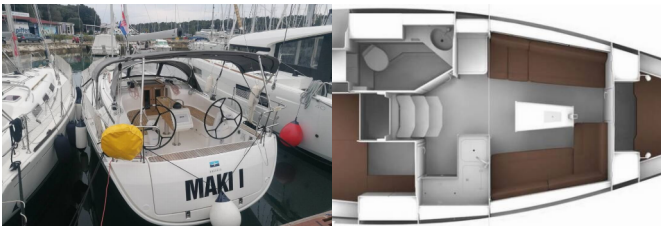

BAVARIA CRUISER 34

Maki I (2020)

Pollen Maritime AS • Martin Linges Vei 25 • Fornebu • Norway

Phone: +47 41 197 474

E-mail: booking@holiday-yacht-charter.com

Web: holiday-yacht-charter.com

Yacht Base	Marina Tehnomont Veruda, Pula, Croatia
Yacht ID	3226
Yacht Brands	Bavaria
Yacht Name	Maki I
Production Year	2020
Length	9.99 M
Cabins	2
Berths	4 + 2
WC/Shower	1

DECK: Bimini top, Cockpit/stern, outside shower, Dinghy, Electric anchor windlass, Sprayhood

ENTERTAINMENT: CD player

INTERIOR: Electric toilet

NAVIGATION: Autopilot, Bow thruster, Depthsounder, GPS chart plotter, Speedometer (Speed log)