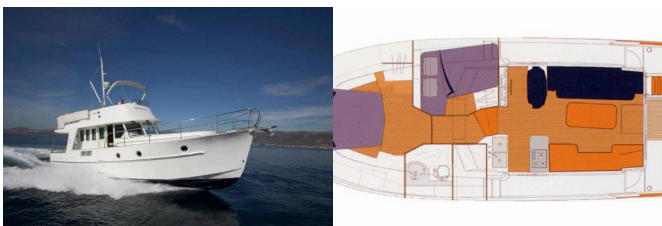

SWIFT TRAWLER 42

Skitnica (2005)

Pollen Maritime AS • Martin Linges Vei 25 • Fornebu • Norway

Phone: +47 41 197 474

E-mail: booking@holiday-yacht-charter.com

Web: holiday-yacht-charter.com

Yacht Base	Marina Zadar (ex. Tankeromerc), Croatia
Yacht ID	3041
Yacht Brands	Beneteau
Yacht Name	Skitnica
Production Year	2005
Length	13.50 M
Cabins	2
Berths	4 + 2
WC/Shower	2

COMFORT: Bed linen, Sundeck cushions

DECK: Anchor with chain, Bathing platform, Bilge pump - Mechanic, Cockpit table, Cockpit/stern, outside shower, Dinghy, Electric anchor windlass, Fenders, Flybridge, Fridge on flybridge, Gangway, Mooring ropes , Spare anchor (Reserve, Auxiliary anchor), Swimming ladder, Water hose