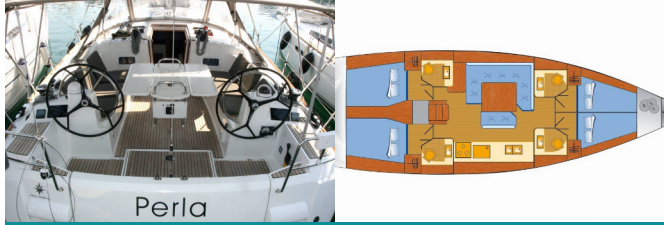

Yacht Base	Marina Punat, Krk, Croatia
Yacht ID	2912
Yacht Brands	Jeanneau
Yacht Name	Perla
Production Year	2019
Length	14.43 M
Cabins	4
Berths	8 + 2
WC/Shower	4

COMFORT: Blankets, Cockpit cushions, Pillows

DECK: Anchor chain counter, Anchor winch remote control, Bilge pump - Mechanic, Bimini top, Boat hook, Cockpit table, Cockpit/stern, outside shower, Electric anchor windlass, Fenders, Gangway, Main anchor, Mooring ropes , Round/globular fender, Spare anchor (Reserve, Auxiliary anchor), Sprayhood, Swimming ladder, Teak cockpit, Water hose, Winch handles

ENTERTAINMENT: Outdoor speakers, Radio CD/MP3 player, AUX input, TV, Wi-Fi Internet

GALLEY: Freezer, Gas bottles, Gas cookers, Hot water, Kitchen utensils (Galley equipment, cutlery), Oven, Refrigerator

INTERIOR: Barometer, Clock, Convertible table, Electric fans in cabins, Electric toilet, Safe

NAVIGATION: AIS, Autopilot, Binoculars, Bow thruster, Compass, Composite steering wheels, GPS chart plotter, Hand bearing compass, Harbour guides, Navigation (Nautical) charts and nautical guide , Navigation set, Tablet PC/I-pad, Tridata, Wind instrument/Anemometer

SAFETY: Automatic Inflatable Life Jacket, Black Water Tank, Bow shield, Fire extinguisher , First aid kit , Flashlight, Fog horn, Life belts (Safety harness), Life buoy + Flashing light, Life jackets, Lifteraft , Oars (Paddles), Repair kit, Signal rockets and torches , VHF radio

SAILS: Gennaker-device

YACHT ELECTRICS: 12V Socket, Batteries, Battery charger , Bilge pump - Electric, Converter 220V/12V, Heating, Inverter, Pump, Service batteries, Shore connection 220 V, Shore power cable, Solar panels