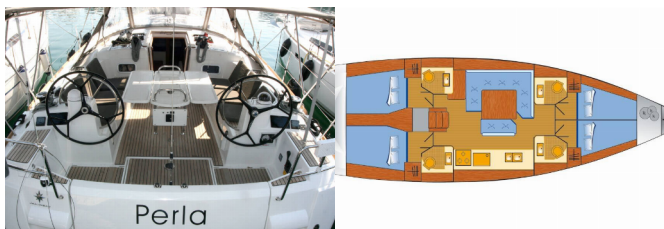

Yacht Base	Marina Punat, Krk, Croatia
Yacht ID	2912
Yacht Brands	Jeanneau
Yacht Name	Perla
Production Year	2019
Length	14.43 M
Cabins	4
Berths	8 + 2
WC/Shower	4

**DECK:** Anchor chain counter, Anchor winch remote control, Bilge pump - Mechanic, Bimini top, Boat hook, Cockpit cushions, Cockpit table, Cockpit/stern, outside shower, Electric anchor windlass, Fenders, Gangway, Main anchor, Mooring ropes , Round/globular fender, Spare anchor (Reserve, Auxiliary anchor), Sprayhood, Swimming ladder, Teak cockpit, Water hose, Winch handles