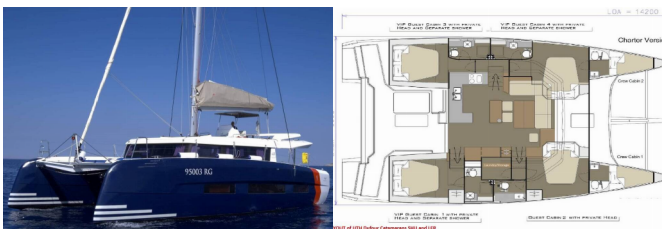

DUFOUR 48 CATAMARAN

Shu (2019)

Pollen Maritime AS • Martin Linges Vei 25 • Fornebu • Norway

Phone: +47 41 197 474

E-mail: booking@holiday-yacht-charter.com

Web: holiday-yacht-charter.com

Yacht Base	Dubrovnik, Komolac, ACI Marina Dubrovnik, Croatia
Yacht ID	2854
Yacht Brands	Dufour
Yacht Name	Shu
Production Year	2019
Length	14.70 M
Cabins	4 + 2
Berths	8 + 1 + 2
Persons	12
WC/Shower	4 + 1

COMFORT: Leather salon cushions, Sundeck cushions, Towels

DECK: Cockpit fridge, Dinghy with outboard engine, Grill/Barbecue/Plancha, Hydraulic gangway, Teak cockpit, Ultra Anchor

ENTERTAINMENT: FUSION sound system, Underwater lights, Wireless Internet Router