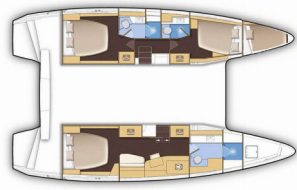

LAGOON 42

Moana (2019)

Pollen Maritime AS • Martin Linges Vei 25 • Fornebu • Norway

Phone: +47 41 197 474

E-mail: booking@holiday-yacht-charter.com

Web: holiday-yacht-charter.com

Yacht Base	BVI, Tortola, Nanny Cay Marina, British Virgin Islands
Yacht ID	2827
Yacht Brands	Lagoon
Yacht Name	Moana
Production Year	2019
Length	12.80 M
Cabins	3 + 1
Berths	6 + 2 + 1
Persons	9
WC/Shower	3

COMFORT: Bed linen, Pillows, Sundeck cushions

DECK: Anchor Delta, Bilge pump - Mechanic, Boat hook, Bosun's chair (Safe seat) (boatswain's chair), Cockpit table, Cockpit/stern, outside shower, Deck brush, Dinghy with outboard engine, Electric anchor windlass, Fenders, Gangway, Grill/Barbecue/Plancha, Mooring ropes , Round/globular fender, Spare anchor (Reserve, Auxiliary anchor), Swimming ladder, Teak cockpit, Water hose, Winch handles