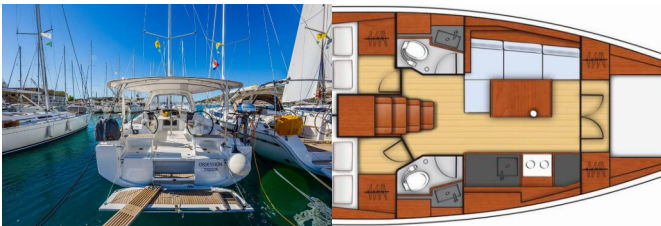

OCEANIS 38.1

Obsession (2018)

Pollen Maritime AS • Martin Linges Vei 25 • Fornebu • Norway

Phone: +47 41 197 474

E-mail: booking@holiday-yacht-charter.com

Web: holiday-yacht-charter.com

Yacht Base	Dubrovnik, Komolac, ACI Marina Dubrovnik, Croatia
Yacht ID	2808
Yacht Brands	Beneteau
Yacht Name	Obsession
Production Year	2018
Length	11.50 M
Cabins	3
Berths	6 + 2
WC/Shower	2

COMFORT: Cockpit cushions

DECK: Bimini top, Cockpit table, Cockpit/stern, outside shower, Outboard engine, Sprayhood

ENTERTAINMENT: Fusion radio

INTERIOR: Electric toilet

NAVIGATION: Autopilot, Depthsounder, GPS, GPS chart plotter - cockpit, Logge/Lot/Speed