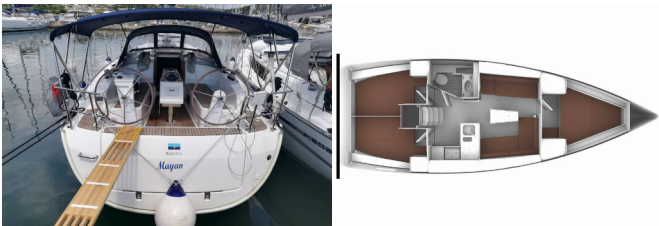

BAVARIA CRUISER 37

Mayan (2018)

Pollen Maritime AS • Martin Linges Vei 25 • Fornebu • Norway

Phone: +47 41 197 474

E-mail: booking@holiday-yacht-charter.com

Web: holiday-yacht-charter.com

DECK: Bimini top, Cockpit/stern, outside shower, Dinghy, Electric anchor windlass, Sprayhood

ENTERTAINMENT: CD player

INTERIOR: Electric toilet

NAVIGATION: Autopilot, Bow thruster, Echosounder/Depthsounder, GPS chart plotter - cockpit, Log/speed instrument

SAFETY: Black Water Tank

SAILS: Lazy bag

YACHT ELECTRICS: Heating

Yacht Base	Marina Tehnomont Veruda, Pula, Croatia
Yacht ID	2775
Yacht Brands	Bavaria
Yacht Name	Mayan
Production Year	2018
Length	11.30 M
Cabins	3
Berths	6 + 1
WC/Shower	1

PRICE AND AVAILABILITY