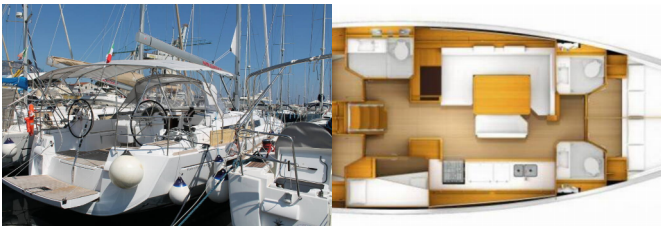

SUN ODYSSEY 519

Mercury Planet (2017)

Pollen Maritime AS • Martin Linges Vei 25 • Fornebu • Norway

Phone: +47 41 197 474

E-mail: booking@holiday-yacht-charter.com

Web: holiday-yacht-charter.com

Yacht Base	Marsala, Italy
Yacht ID	2546
Yacht Brands	Jeanneau
Yacht Name	Mercury Planet
Production Year	2017
Length	15.75 M
Cabins	5 + 1
Berths	10 + 2 + 1
Persons	11
WC/Shower	3 + 1

COMFORT: Cockpit cushions

DECK: Anchor with chain, Bimini top, Cockpit table, Cockpit/stern, outside shower, Deck lights, Dinghy, Electric anchor windlass, Sprayhood

ENTERTAINMENT: Outdoor speakers, Radio CD player