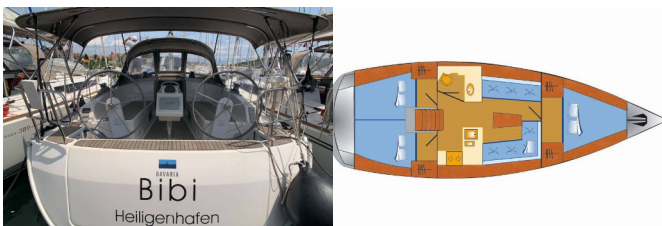

BAVARIA CRUISER 37

Bibi (2016)

Pollen Maritime AS • Martin Linges Vei 25 • Fornebu • Norway

Phone: +47 41 197 474

E-mail: booking@holiday-yacht-charter.com

Web: holiday-yacht-charter.com

Yacht Base	Marina Tehnomont Veruda, Pula, Croatia
Yacht ID	2526
Yacht Brands	Bavaria
Yacht Name	Bibi
Production Year	2016
Length	11.30 M
Cabins	3
Berths	6 + 1
Persons	7
WC/Shower	1

COMFORT: Cockpit cushions, Pillows

DECK: Bathing platform, Bilge pump - Mechanic, Bimini top, Boat hook, Cockpit table, Cockpit/stern, outside shower, Electric anchor windlass, Fenders, Gangway, Main anchor, Mooring ropes , Round/globular fender, Spare anchor (Reserve, Auxiliary anchor), Sprayhood, Swimming ladder, Teak cockpit, Water hose, Winch handles