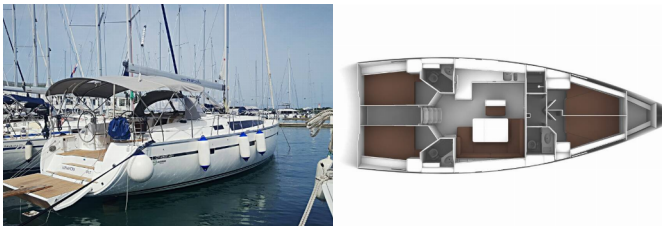

BAVARIA CRUISER 46

Alexandra (2016)

Pollen Maritime AS • Martin Linges Vei 25 • Fornebu • Norway

Phone: +47 41 197 474

E-mail: booking@holiday-yacht-charter.com

Web: holiday-yacht-charter.com

Yacht Base	Marina Novi, Novi Vinodolski, Croatia
Yacht ID	2405
Yacht Brands	Bavaria
Yacht Name	Alexandra
Production Year	2016
Length	14.27 M
Cabins	4
Berths	8 + 1
WC/Shower	3

COMFORT: Bed linen, Cockpit cushions, Towels

DECK: Bathing platform, Bilge pump - Mechanic, Bimini top, Cockpit table, Cockpit/stern, outside shower, Dinghy with outboard engine, Electric anchor windlass, Sprayhood, Teak cockpit