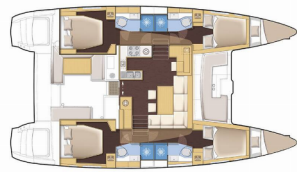

Yacht Base	Marina Mandalina, Sibenik, Croatia
Yacht ID	2357
Yacht Brands	Lagoon
Yacht Name	Mar?elina
Production Year	2015
Length	13.96 M
Cabins	4 + 2
Berths	8 + 2 + 2
WC/Shower	4

COMFORT: Bed linen, Cockpit cushions, Towels

DECK: Bimini top, Cockpit table, Cockpit/stern, outside shower, Dinghy, Electric anchor windlass, Outboard engine

ENTERTAINMENT: Radio CD mp3 player + USB, TV + DVD

GALLEY: Hot water, Ice maker, Refrigerator

INTERIOR: Electric toilet

NAVIGATION: Autopilot, Echosounder/Depthsounder, GPS chart plotter - cockpit, Speedometer (Speed log)

SAILS: Electric winch, Lazy bag, Lazy jacks

YACHT ELECTRICS: Air Conditioning, Generator, Heating, Shore connection 220 V