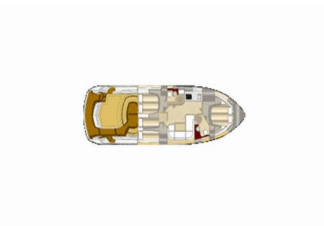

SESSA C52

Sabijac (2007)

Pollen Maritime AS • Martin Linges Vei 25 • Fornebu • Norway

Phone: +47 41 197 474

E-mail: booking@holiday-yacht-charter.com

Web: holiday-yacht-charter.com

Yacht Base	Marina Mandalina, Sibenik, Croatia
Yacht ID	2213
Yacht Brands	Sessa Marine
Yacht Name	Sabijac
Production Year	2007
Length	16.00 M
Cabins	3
Berths	6
WC/Shower	2

COMFORT: Bed linen, Cockpit cushions, Towels

DECK: Anchor, Anchor with chain, Anchor with rope , Boat hook, Cockpit table, Cockpit/stern, outside shower, Deck brush, Dinghy, Dinghy (byboat) pump, Electric anchor windlass, Fenders, Gangway, Hard Top Bimini, Impeller, V-belt, oilfilter, Mooring ropes , Outboard engine, Plastic bucket, Spare anchor (Reserve, Auxiliary anchor), Teak deck, Water hose, Winch handles