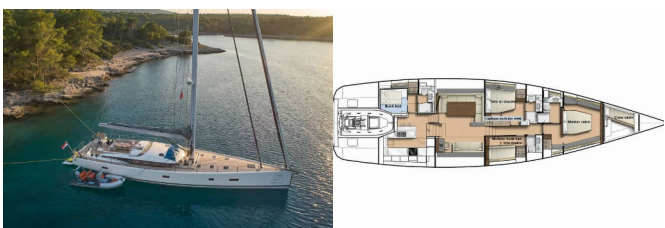

Pollen Maritime AS • Martin Linges Vei 25 • Fornebu • Norway

Phone: +47 41 197 474

E-mail: booking@holiday-yacht-charter.com

Web: holiday-yacht-charter.com

Yacht Base	Marina Kastela, Croatia
Yacht ID	2040
Yacht Brands	CNB Yachts
Yacht Name	Aenea
Production Year	2017
Length	23.17 M
Cabins	4 + 1
Berths	8 + 2
Persons	8
WC/Shower	4 + 1