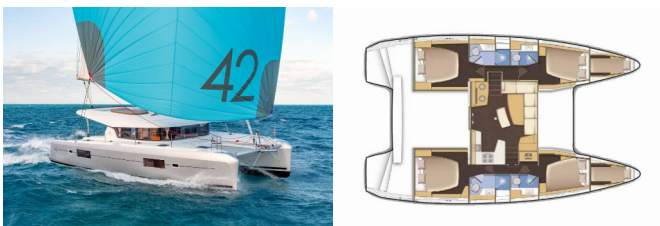

LAGOON 42

Eleni (2023)

Pollen Maritime AS • Martin Linges Vei 25 • Fornebu • Norway

Phone: +47 41 197 474

E-mail: booking@holiday-yacht-charter.com

Web: holiday-yacht-charter.com

Yacht Base	Rhodes New Marina, Greece
Yacht ID	1963
Yacht Brands	Lagoon
Yacht Name	Eleni
Production Year	2023
Length	12.80 M
Cabins	4 + 2
Berths	8 + 2 + 2
WC/Shower	4 + 2

COMFORT: Cockpit cushions

DECK: Bimini top, Cockpit table, Cockpit/stern, outside shower, Dinghy, Electric anchor windlass, Hydraulic gangway, Outboard engine

ENTERTAINMENT: Outdoor speakers, Snorkeling equipment