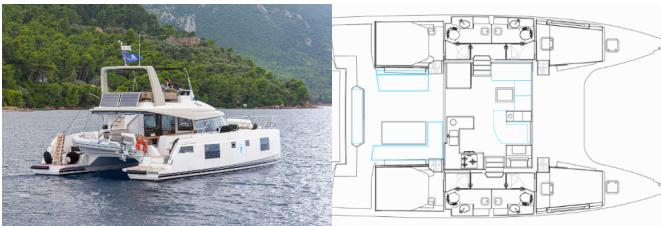

NAUTITECH 47 POWER

AG Princess (2019)

Pollen Maritime AS • Martin Linges Vei 25 • Fornebu • Norway

Phone: +47 41 197 474

E-mail: booking@holiday-yacht-charter.com

Web: holiday-yacht-charter.com

Yacht Base	Lefkas Main Port, Greece
Yacht ID	1944
Yacht Brands	Bavaria
Yacht Name	AG Princess
Production Year	2019
Length	14.23 M
Cabins	4 + 2
Berths	9 + 2
Persons	10
WC/Shower	4 + 1

COMFORT: Cockpit cushions, Fly deck with cushions and mattresses, Mosquito nets, Outside cushions, Sun mattresses

DECK: Additional operation system of the windlass at the helmstand, Cockpit table, Cockpit/stern, outside shower, Davit, Electric anchor windlass, Fenders, Flybridge, Forward lounge area, LED outdoor ambiance lights, Mooring ropes , Remote control for anchor winch with chain counter at helm, Teak cockpit