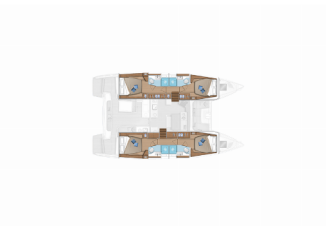

Yacht Base	Athens, Alimos Marina, Greece
Yacht ID	1925
Yacht Brands	Lagoon
Yacht Name	Angel
Production Year	2023
Length	13.99 M
Cabins	4 + 2
Berths	8 + 2
Persons	10
WC/Shower	4

**DECK:** Bimini top, Electric anchor windlass, Sprayhood