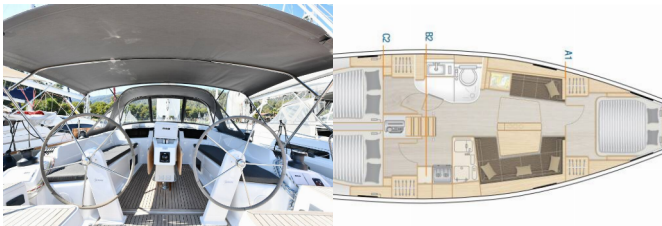

HANSE 418

Lauda (2023)

Pollen Maritime AS • Martin Linges Vei 25 • Fornebu • Norway

Phone: +47 41 197 474

E-mail: booking@holiday-yacht-charter.com

Web: holiday-yacht-charter.com

Yacht Base	Fethiye, Lykia Yacht Club, Turkey
Yacht ID	1892
Yacht Brands	Hanse Yachts
Yacht Name	Lauda
Production Year	2023
Length	12.40 M
Cabins	3
Berths	6 + 2
WC/Shower	1

DECK: Bathing platform, Bimini top, Cockpit table, Cockpit/stern, outside shower, Dinghy, Sprayhood, Teak cockpit

ENTERTAINMENT: Indoor speakers, Outdoor speakers, Radio mp3 player

GALLEY: Hot water, Kitchen utensils (Galley equipment, cutlery), Oven, Refrigerator, Stove

INTERIOR: Convertible table in salon, Electric toilet

NAVIGATION: 3 blade folding propeller, Autopilot, Bow thruster, Echosounder/Depthsounder, GPS chart plotter - cockpit, Nautical charts, Pilot book, Speedometer (Speed log), Tridata, Wind instrument/Anemometer