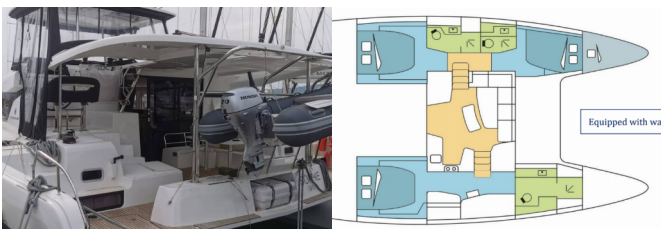

LAGOON 42 OW

Sophie (2023)

Pollen Maritime AS • Martin Linges Vei 25 • Fornebu • Norway

Phone: +47 41 197 474

E-mail: booking@holiday-yacht-charter.com

Web: holiday-yacht-charter.com

Yacht Base	Marina Kastela, Croatia
Yacht ID	1703
Yacht Brands	Lagoon
Yacht Name	Sophie
Production Year	2023
Length	12.80 M
Cabins	3 + 1
Berths	6 + 2 + 1
WC/Shower	3

COMFORT: Cockpit cushions, Sun mattresses

DECK: Anchor with chain, Cockpit fridge, Cockpit table, Cockpit/stern, outside shower, Davit, Deck tent, Dinghy, Fenders, Gangway, Hard Top Bimini, Jerry cans for diesel, Outboard engine, Repair box for dinghy, Sprayhood, Sun tent/cover, Swimming ladder, Teak cockpit, Water hose