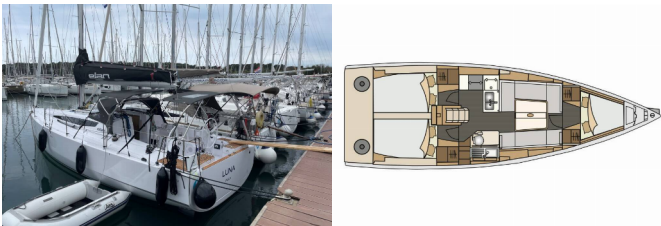

ELAN E4

Luna (2023)

Pollen Maritime AS • Martin Linges Vei 25 • Fornebu • Norway

Phone: +47 41 197 474

E-mail: booking@holiday-yacht-charter.com

Web: holiday-yacht-charter.com

Yacht Base	Marina Tehnomont Veruda, Pula, Croatia
Yacht ID	1650
Yacht Brands	Elan Marine
Yacht Name	Luna
Production Year	2023
Length	10.60 M
Cabins	3
Berths	6 + 2
WC/Shower	1

DECK: Anchor chain counter, Anchor Delta, Anchor winch remote control, Anchor with chain, Bathing platform, Bimini top, Cockpit table, Electric anchor windlass, Sprayhood

ENTERTAINMENT: Fusion radio, FUSION sound system, Indoor speakers, Outdoor speakers