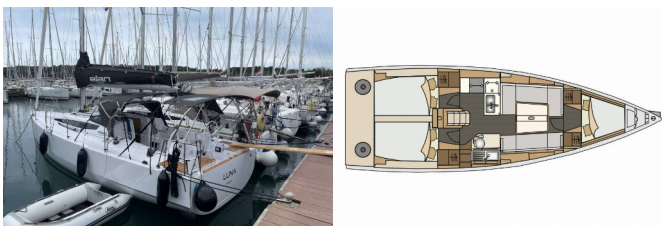

ELAN E4

Luna (2023)

Pollen Maritime AS • Martin Linges Vei 25 • Fornebu • Norway

Phone: +47 41 197 474

E-mail: booking@holiday-yacht-charter.com

Web: holiday-yacht-charter.com

Yacht Base	Marina Tehnomont Veruda, Pula, Croatia
Yacht ID	1650
Yacht Brands	Elan Marine
Yacht Name	Luna
Production Year	2023
Length	10.60 M
Cabins	3
Berths	6 + 2
WC/Shower	1

DECK: Anchor chain counter, Anchor Delta, Anchor winch remote control, Anchor with chain, Bathing platform, Bimini top, Cockpit table, Electric anchor windlass, Sprayhood

ENTERTAINMENT: Fusion radio, FUSION sound system, Indoor speakers, Outdoor speakers