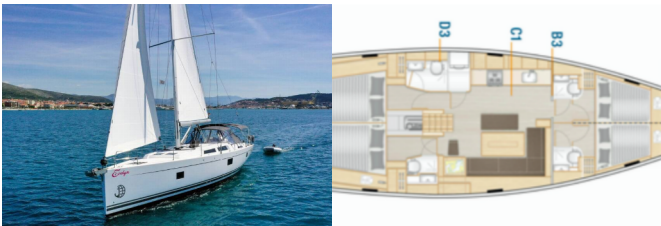

HANSE 508

Evelyn (2022)

Pollen Maritime AS • Martin Linges Vei 25 • Fornebu • Norway

Phone: +47 41 197 474

E-mail: booking@holiday-yacht-charter.com

Web: holiday-yacht-charter.com

Yacht Base	Trogir, Yachtclub Seget (Marina Baotic), Croatia
Yacht ID	1249
Yacht Brands	Hanse Yachts
Yacht Name	Evelyn
Production Year	2022
Length	15.55 M
Cabins	4
Berths	8 + 1
WC/Shower	4

COMFORT: Bed linen, Blankets, Cockpit cushions, Pillows, Towels

DECK: Anchor with chain, Bimini top, Cockpit table, Cockpit/stern, outside shower, Dinghy, Electric anchor windlass, Fenders, Gangway, Grill/Barbecue/Plancha, Mooring ropes , Spare anchor (Reserve, Auxiliary anchor), Sprayhood