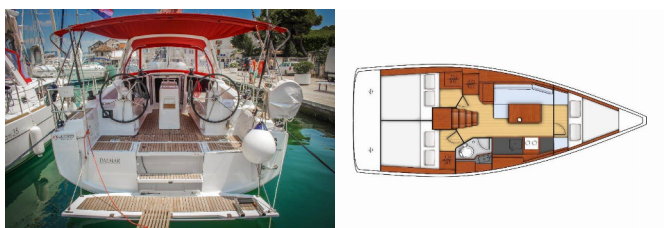

OCEANIS 35

Dalmar (2016)

Pollen Maritime AS • Martin Linges Vei 25 • Fornebu • Norway

Phone: +47 41 197 474

E-mail: booking@holiday-yacht-charter.com

Web: holiday-yacht-charter.com

Yacht Base	Pula, ACI Marina Pomer, Croatia
Yacht ID	122
Yacht Brands	Beneteau
Yacht Name	Dalmar
Production Year	2016
Length	10.45 M
Cabins	3
Berths	6 + 2
WC/Shower	1

COMFORT: Bed linen, Cockpit cushions, Towels

DECK: Bathing platform, Bilge pump - Mechanic, Bimini top, Bosun's chair (Safe seat) (boatswain's chair), Cockpit table, Cockpit/stern, outside shower, Dinghy, Electric anchor windlass, Fenders, Gangway, Sprayhood, Teak cockpit, Teak seats in cockpit