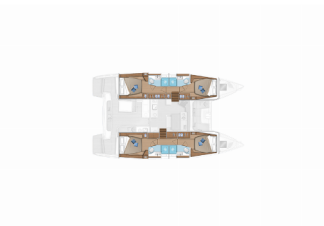

LAGOON 46

Iris (2025)

Pollen Maritime AS • Martin Linges Vei 25 • Fornebu • Norway

Phone: +47 41 197 474

E-mail: booking@holiday-yacht-charter.com

Web: holiday-yacht-charter.com

Yacht Base	Corfu, Benitses Port Yacht Marina, Greece
Yacht ID	12179
Yacht Brands	Lagoon
Yacht Name	Iris
Production Year	2025
Length	13.99 M
Cabins	4 + 2
Berths	8 + 2 + 2
WC/Shower	4 + 2

COMFORT: Cockpit cushions

DECK: Bimini top, Cockpit fridge, Cockpit/stern, outside shower, Dinghy, Electric anchor windlass, Hydraulic gangway, Outboard engine, Teak cockpit

ENTERTAINMENT: Outdoor speakers, Snorkeling equipment