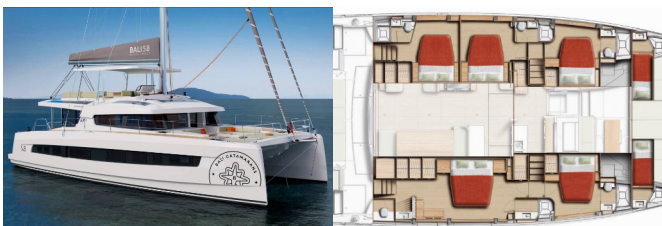

BALI 5.8

Angelina (2025)

Pollen Maritime AS • Martin Linges Vei 25 • Fornebu • Norway

Phone: +47 41 197 474

E-mail: booking@holiday-yacht-charter.com

Web: holiday-yacht-charter.com

Yacht Base	Marina Frapa, Rogoznica, Croatia
Yacht ID	12094
Yacht Brands	Catana
Yacht Name	Angelina
Production Year	2025
Length	17.65 M
Cabins	5 + 2
Berths	10 + 2
Persons	12
WC/Shower	5 + 2

COMFORT: Cockpit cushions, Mosquito nets, Sundeck cushions

DECK: Bilge pump - Mechanic, Boat hook, Chain counter on helm station, Cockpit/stern, outside shower, Electric anchor windlass, Fenders, Forward cockpit, Fridge on flybridge, Gangway, Grill/Barbecue/Plancha, Hard Top Bimini, Mooring ropes , Spare anchor (Reserve, Auxiliary anchor), Teak cockpit, Teak deck, Teak on flybridge, Water hose, Winch handles

ENTERTAINMENT: Indoor speakers, Outdoor speakers, Radio, Stand up paddle - Inflatable (iSUP), Wi-Fi Internet

GALLEY: Dishwasher, Gas bottles, NESPRESSO coffee machine, Refrigerator, Wine cooler

INTERIOR: Electric fans, Electric toilet, Indirect lighting in cabins and cockpit, LED interior lights, Upholstery, Washer/dryer