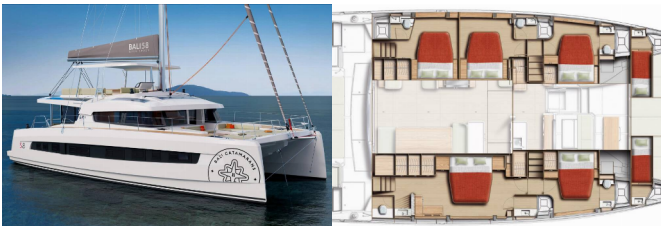

BALI 5.8

Angelina (2025)

Pollen Maritime AS • Martin Linges Vei 25 • Fornebu • Norway

Phone: +47 41 197 474

E-mail: booking@holiday-yacht-charter.com

Web: holiday-yacht-charter.com

Yacht Base	Marina Frapa, Rogoznica, Croatia
Yacht ID	12094
Yacht Brands	Catana
Yacht Name	Angelina
Production Year	2025
Length	17.65 M
Cabins	5 + 2
Berths	10 + 2
Persons	12
WC/Shower	5 + 2

COMFORT: Cockpit cushions, Mosquito nets, Sundeck cushions

DECK: Bilge pump - Mechanic, Boat hook, Chain counter on helm station, Cockpit/stern, outside shower, Electric anchor windlass, Fenders, Forward cockpit, Fridge on flybridge, Gangway, Grill/Barbecue/Plancha, Hard Top Bimini, Mooring ropes , Spare anchor (Reserve, Auxiliary anchor), Teak cockpit, Teak deck, Teak on flybridge, Water hose, Winch handles