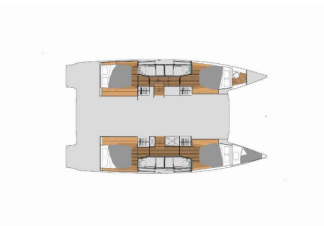

Yacht Base	Marina D'Arechi, Italy
Yacht ID	12033
Yacht Brands	Fountaine Pajot
Yacht Name	Krug
Production Year	2025
Length	13.45 M
Cabins	4 + 1
Berths	8 + 2 + 1
WC/Shower	4 + 1

COMFORT: Outside cushions

DECK: Anchor with chain, Bimini top, Cockpit fridge, Cockpit grill, Cockpit/stern, outside shower, Davit, Electric anchor windlass, Fenders, Flybridge

ENTERTAINMENT: FUSION sound system, TV antenna

GALLEY: Hot water, Pressurized water system, Refrigerator

INTERIOR: Convertible table in salon, Electric fans, Electric toilet, LED interior lights

NAVIGATION: AIS, Autopilot, GPS, Radar

SAFETY: VHF radio

SAILS: Electric genoa winch, Electric main sail winch, Lazy bag, Lazy jacks

YACHT ELECTRICS: 12V Socket, Air Conditioning, Batteries, Bilge pump - Electric, Generator, Inverter, Solar panels, Watermaker - desalinator