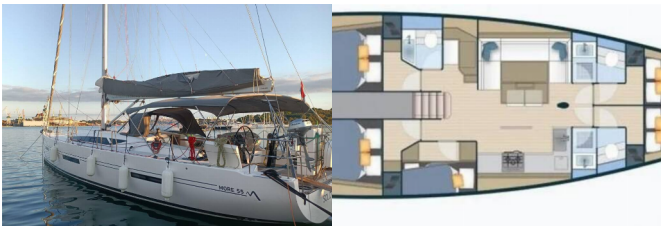

Yacht Base	Pula, Marina Polesana, Croatia
Yacht ID	12005
Yacht Brands	More Boats
Yacht Name	Solid White
Production Year	2017
Length	16.70 M
Cabins	5 + 1
Berths	10 + 1
Persons	11
WC/Shower	3 + 1

**COMFORT:** Blankets, Cockpit cushions, Pillows, Sundeck cushions

**DECK:** Bathing platform, Bimini top, Cockpit table, Cockpit/stern, outside shower, Dinghy, Electric anchor windlass, Gangway, Sprayhood, Teak cockpit

**ENTERTAINMENT:** Fusion radio, Indoor speakers, Outdoor speakers, Radio CD mp3 player + USB