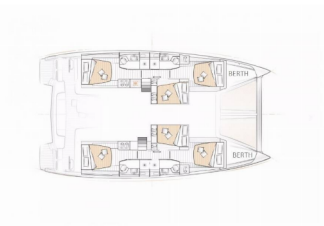

Yacht Base	Preveza, Mytikas, Greece
Yacht ID	11946
Yacht Brands	Excess
Yacht Name	Tranquillity
Production Year	2022
Length	14.84 M
Cabins	6 + 2
Berths	12 + 1 + 1
WC/Shower	4

COMFORT: Bedlinen and towels, Cockpit cushions, Sundeck cushions

DECK: Anchor with chain, Bilge pump - Mechanic, Bimini top, Boat hook, Cockpit fridge, Cockpit light, Cockpit table, Cockpit/stern, outside shower, Davit, Deck lights, Dinghy, Electric anchor windlass, Enclosures with windows for aft cockpit, Fenders, Jerry cans for diesel, Outboard engine, Swimming ladder, Teak cockpit

ENTERTAINMENT: Fusion radio, Outdoor speakers, Wi-Fi Internet

GALLEY: Freezer, Gas bottles, Hot water, Ice maker, Kitchen utensils (Galley equipment, cutlery), Refrigerator

INTERIOR: Electric fans, Electric toilet

NAVIGATION: 3 blade folding propeller, Autopilot, Complete navigation equipment, Echosounder/Depthsounder, GPS chart plotter, GPS chart plotter - cockpit, Nautical charts, Radar, Wind/speed/depth instruments

SAFETY: Black Water Tank, Distress signals, First aid kit , Life belts (Safety harness), Life jackets, Safety equipment, VHF radio

SAILS: Electric winch, Lazy bag

YACHT ELECTRICS: 220V socket, Air Conditioning, Battery charger , Bilge pump - Electric, Generator, Heating, Inverter, Shore connection 220 V, Shore power cable, Solar panels, USB sockets, Watermaker - desalinator