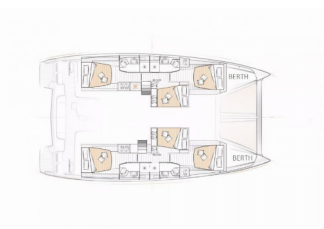

Yacht Base	Preveza, Mytikas, Greece
Yacht ID	11945
Yacht Brands	Excess
Yacht Name	White Lotus
Production Year	2022
Length	14.84 M
Cabins	6 + 2
Berths	12 + 1 + 1
Persons	14
WC/Shower	4

COMFORT: Bedlinen and towels, Cockpit cushions, Sundeck cushions

DECK: Anchor with chain, Bilge pump - Mechanic, Bimini top, Boat hook, Cockpit fridge, Cockpit light, Cockpit table, Cockpit/stern, outside shower, Davit, Deck lights, Dinghy, Electric anchor windlass, Enclosures with windows for aft cockpit, Fenders, Jerry cans for diesel, Outboard engine, Swimming ladder, Teak cockpit

ENTERTAINMENT: Fusion radio, Outdoor speakers, Wi-Fi Internet

GALLEY: Freezer, Gas bottles, Hot water, Ice maker, Kitchen utensils (Galley equipment, cutlery), Refrigerator

INTERIOR: Electric fans, Electric toilet

NAVIGATION: 3 blade folding propeller, Autopilot, Complete navigation equipment, Echosounder/Depthsounder, GPS chart plotter, GPS chart plotter - cockpit, Nautical charts, Radar, Wind/speed/depth instruments

SAFETY: Black Water Tank, Distress signals, First aid kit , Life belts (Safety harness), Life jackets, Safety equipment, VHF radio

SAILS: Electric winch, Lazy bag

YACHT ELECTRICS: 220V socket, Air Conditioning, Battery charger , Bilge pump - Electric, Generator, Heating, Inverter, Shore connection 220 V, Shore power cable, Solar panels, USB sockets, Watermaker - desalinator