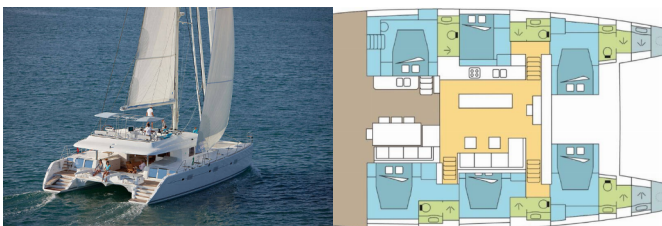

LAGOON 620

DREAM PALMA_G (2020)

Pollen Maritime AS • Martin Linges Vei 25 • Fornebu • Norway

Phone: +47 41 197 474

E-mail: booking@holiday-yacht-charter.com

Web: holiday-yacht-charter.com

Yacht Base	Nassau, Palm Cay Marina, Bahamas
Yacht ID	11939
Yacht Brands	Lagoon
Yacht Name	DREAM PALMA_G
Production Year	2020
Length	18.90 M
Cabins	6 + 2
Berths	12 + 2
Persons	12
WC/Shower	6 + 2

COMFORT: Cockpit cushions

DECK: Bimini top, Cockpit fridge, Cockpit table, Cockpit/stern, outside shower, Davit, Dinghy, Electric anchor windlass, Outboard engine, Swimming ladder

ENTERTAINMENT: MP3 Jack-Ipod, Outdoor speakers, Radio