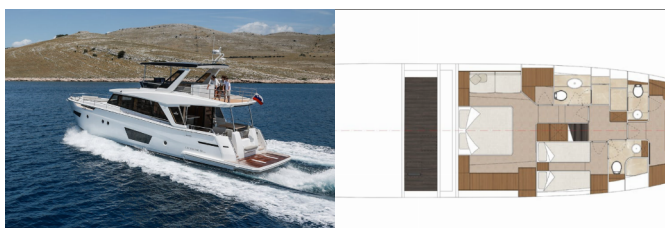

GREENLINE 58

Seven Seas (2025)

Pollen Maritime AS • Martin Linges Vei 25 • Fornebu • Norway

Phone: +47 41 197 474

E-mail: booking@holiday-yacht-charter.com

Web: holiday-yacht-charter.com

Yacht Base	Marina Pirovac, Croatia
Yacht ID	11936
Yacht Brands	Greenline
Yacht Name	Seven Seas
Production Year	2025
Length	19.08 M
Cabins	3 + 1
Berths	6 + 1
Persons	7
WC/Shower	3 + 1

COMFORT: Bed linen, Blankets, Mosquito nets

DECK: Anchor with chain, Cockpit fridge, Cockpit table, Electric anchor windlass, Fenders, Flybridge, Forward lounge area, Grill/Barbecue/Plancha, Hard Top Bimini, Hydraulic lifting swimming platform, Mooring ropes, Sink in cockpit, Swimming ladder

ENTERTAINMENT: FUSION sound system, Jet Ski, LED TV, Outdoor speakers, Underwater lights, USB, AUX Input, Wet bar

GALLEY: Coffee machine, Dishwasher, Ice maker, Kitchen utensils (Galley equipment, cutlery), Oven, Wine cooler

INTERIOR: Ambient lighting, Curtains, Lowerable salon table, Washer/dryer

NAVIGATION: AIS, Autopilot, Bow thruster, Fin Stabilizing System, GPS chart plotter, Stern thruster

SAFETY: Search light, VHF radio

YACHT ELECTRICS: Alternator, Generator, Inverter, Service batteries, Solar panels, Watermaker - desalinator