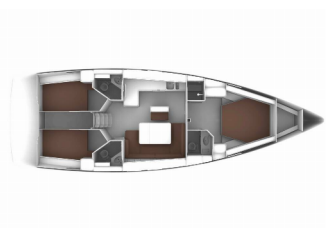

Web: [holiday-yacht-charter.com](http://holiday-yacht-charter.com)

Yacht Base	Kas Marina, Turkey
Yacht ID	11904
Yacht Brands	Bavaria
Yacht Name	Penta 1
Production Year	2022
Length	14.27 M
Cabins	3
Berths	6
WC/Shower	3

**COMFORT:** Bed linen, Cockpit cushions, Pillows, Towels

**DECK:** Anchor Delta, Bathing platform, Bimini top, Bosun's chair (Safe seat) (boatswain's chair), Cockpit/stern, outside shower, Diesel filter, Dinghy, Electric anchor windlass, Fenders, Folding cockpit table, Gangway, Impeller, Oil filter, Plastic bucket, Ropes, Sponge, Sprayhood, Swimming ladder, Teak cockpit, Water hose, Winch handles