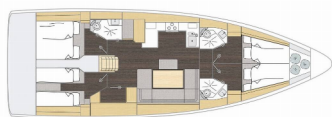

Yacht Base	Fethiye, Yacht Classic Hotel Marina, Turkey
Yacht ID	11901
Yacht Brands	Bavaria
Yacht Name	Kybele
Production Year	2025
Length	14.50 M
Cabins	4
Berths	8
Persons	8
WC/Shower	4

COMFORT: Bed linen, Cockpit cushions, Pillows, Towels

DECK: Anchor Delta, Anchor with chain, Bimini top, Bosun's chair (Safe seat) (boatswain's chair), Cockpit/stern, outside shower, Dinghy, Electric anchor windlass, Fenders, Folding cockpit table, Gangway, Impeller, Mooring ropes , Oil filter, Plastic bucket, Sprayhood, Swimming ladder, Teak cockpit, Water hose, Winch handles

ENTERTAINMENT: Diving mask

GALLEY: Gas bottles, Gas cookers, Kitchen utensils (Galley equipment, cutlery), Oven, Refrigerator, Sink

INTERIOR: LED interior lights

NAVIGATION: Autopilot, Binoculars, Bow thruster, Compass, GPS chart plotter, Nautical charts, Navigation set, Pilot book, Radar reflector

SAFETY: Automatic Inflatable Life Jacket, Fire blanket, Fire extinguisher , First aid kit , Fog horn, Lifelines, Liferaft , Set of tools , VHF radio , Wire (shroud) cutter

SAILS: Winch

YACHT ELECTRICS: Heating, Inverter, Service batteries, Shore power cable, Solar panels