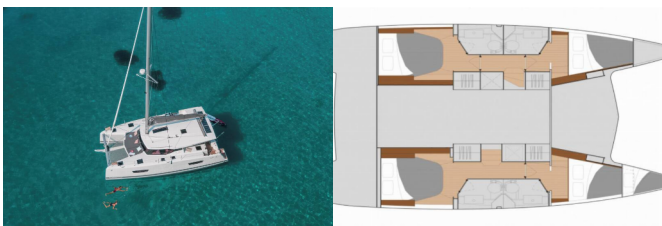

FONTAINE PAJOT ISLA 40

Portofino (2025)

Pollen Maritime AS • Martin Linges Vei 25 • Fornebu • Norway

Phone: +47 41 197 474

E-mail: booking@holiday-yacht-charter.com

Web: holiday-yacht-charter.com

Yacht Base	Fethiye, Yacht Classic Hotel Marina, Turkey
Yacht ID	11900
Yacht Brands	Fountaine Pajot
Yacht Name	Portofino
Production Year	2025
Length	11.93 M
Cabins	4
Berths	8 + 1
Persons	9
WC/Shower	4

COMFORT: Bed linen, Cockpit cushions, Pillows, Towels

DECK: Anchor Delta, Anchor with chain, Bathing platform, Bosun's chair (Safe seat) (boatswain's chair), Cockpit/stern, outside shower, Dinghy, Electric anchor windlass, Fenders, Gangway, Impeller, Mooring Cleats, Mooring ropes , Oil filter, Plastic bucket, Sponge, Swimming ladder, Teak cockpit, Water hose, Winch handles

ENTERTAINMENT: Diving mask, USB

GALLEY: Dishwashing liquid, Gas bottles, Gas cookers, Kitchen utensils (Galley equipment, cutlery), Oven, Refrigerator, Sink

INTERIOR: Curtains, Soap

NAVIGATION: AIS, Autopilot, Binoculars, Compass, GPS chart plotter, Nautical charts, Navigation set, Pilot book, Radar reflector, Wind/speed/depth instruments

SAFETY: Automatic Inflatable Life Jacket, Fire blanket, Fire extinguisher , First aid kit , Fog horn, Lifelines, Liferaft , Set of tools , VHF radio , Wire (shroud) cutter

SAILS: Rodkick, Winch

YACHT ELECTRICS: Air Conditioning, Generator, Heating, Inverter, Isotherm boiler, Service batteries, Shore power cable, Solar panels