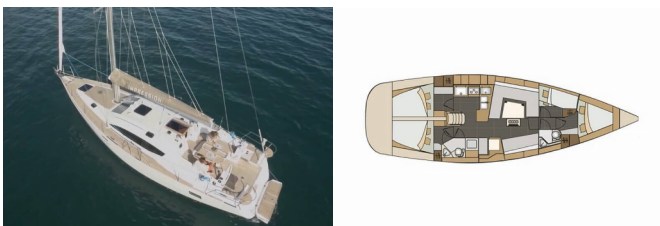

ELAN IMPRESSION 45

Six Friends (2017)

Pollen Maritime AS • Martin Linges Vei 25 • Fornebu • Norway

Phone: +47 41 197 474

E-mail: booking@holiday-yacht-charter.com

Web: holiday-yacht-charter.com

| | |
|-----------------|--------------------------------|
| Yacht Base | Pula, Marina Polesana, Croatia |
| Yacht ID | 11882 |
| Yacht Brands | Elan Marine |
| Yacht Name | Six Friends |
| Production Year | 2017 |
| Length | 13.85 M |
| Cabins | 4 |
| Berths | 8 + 2 |
| WC/Shower | 2 |

COMFORT: Bedlinen and towels, Cockpit cushions

DECK: Anchor with chain, Bathing platform, Bilge pump - Mechanic, Bimini top, Boat hook, Cockpit light, Cockpit table, Cockpit/stern, outside shower, Dinghy, Electric anchor windlass, Fenders, Jerry cans for diesel, Sprayhood, Swimming ladder, Teak cockpit